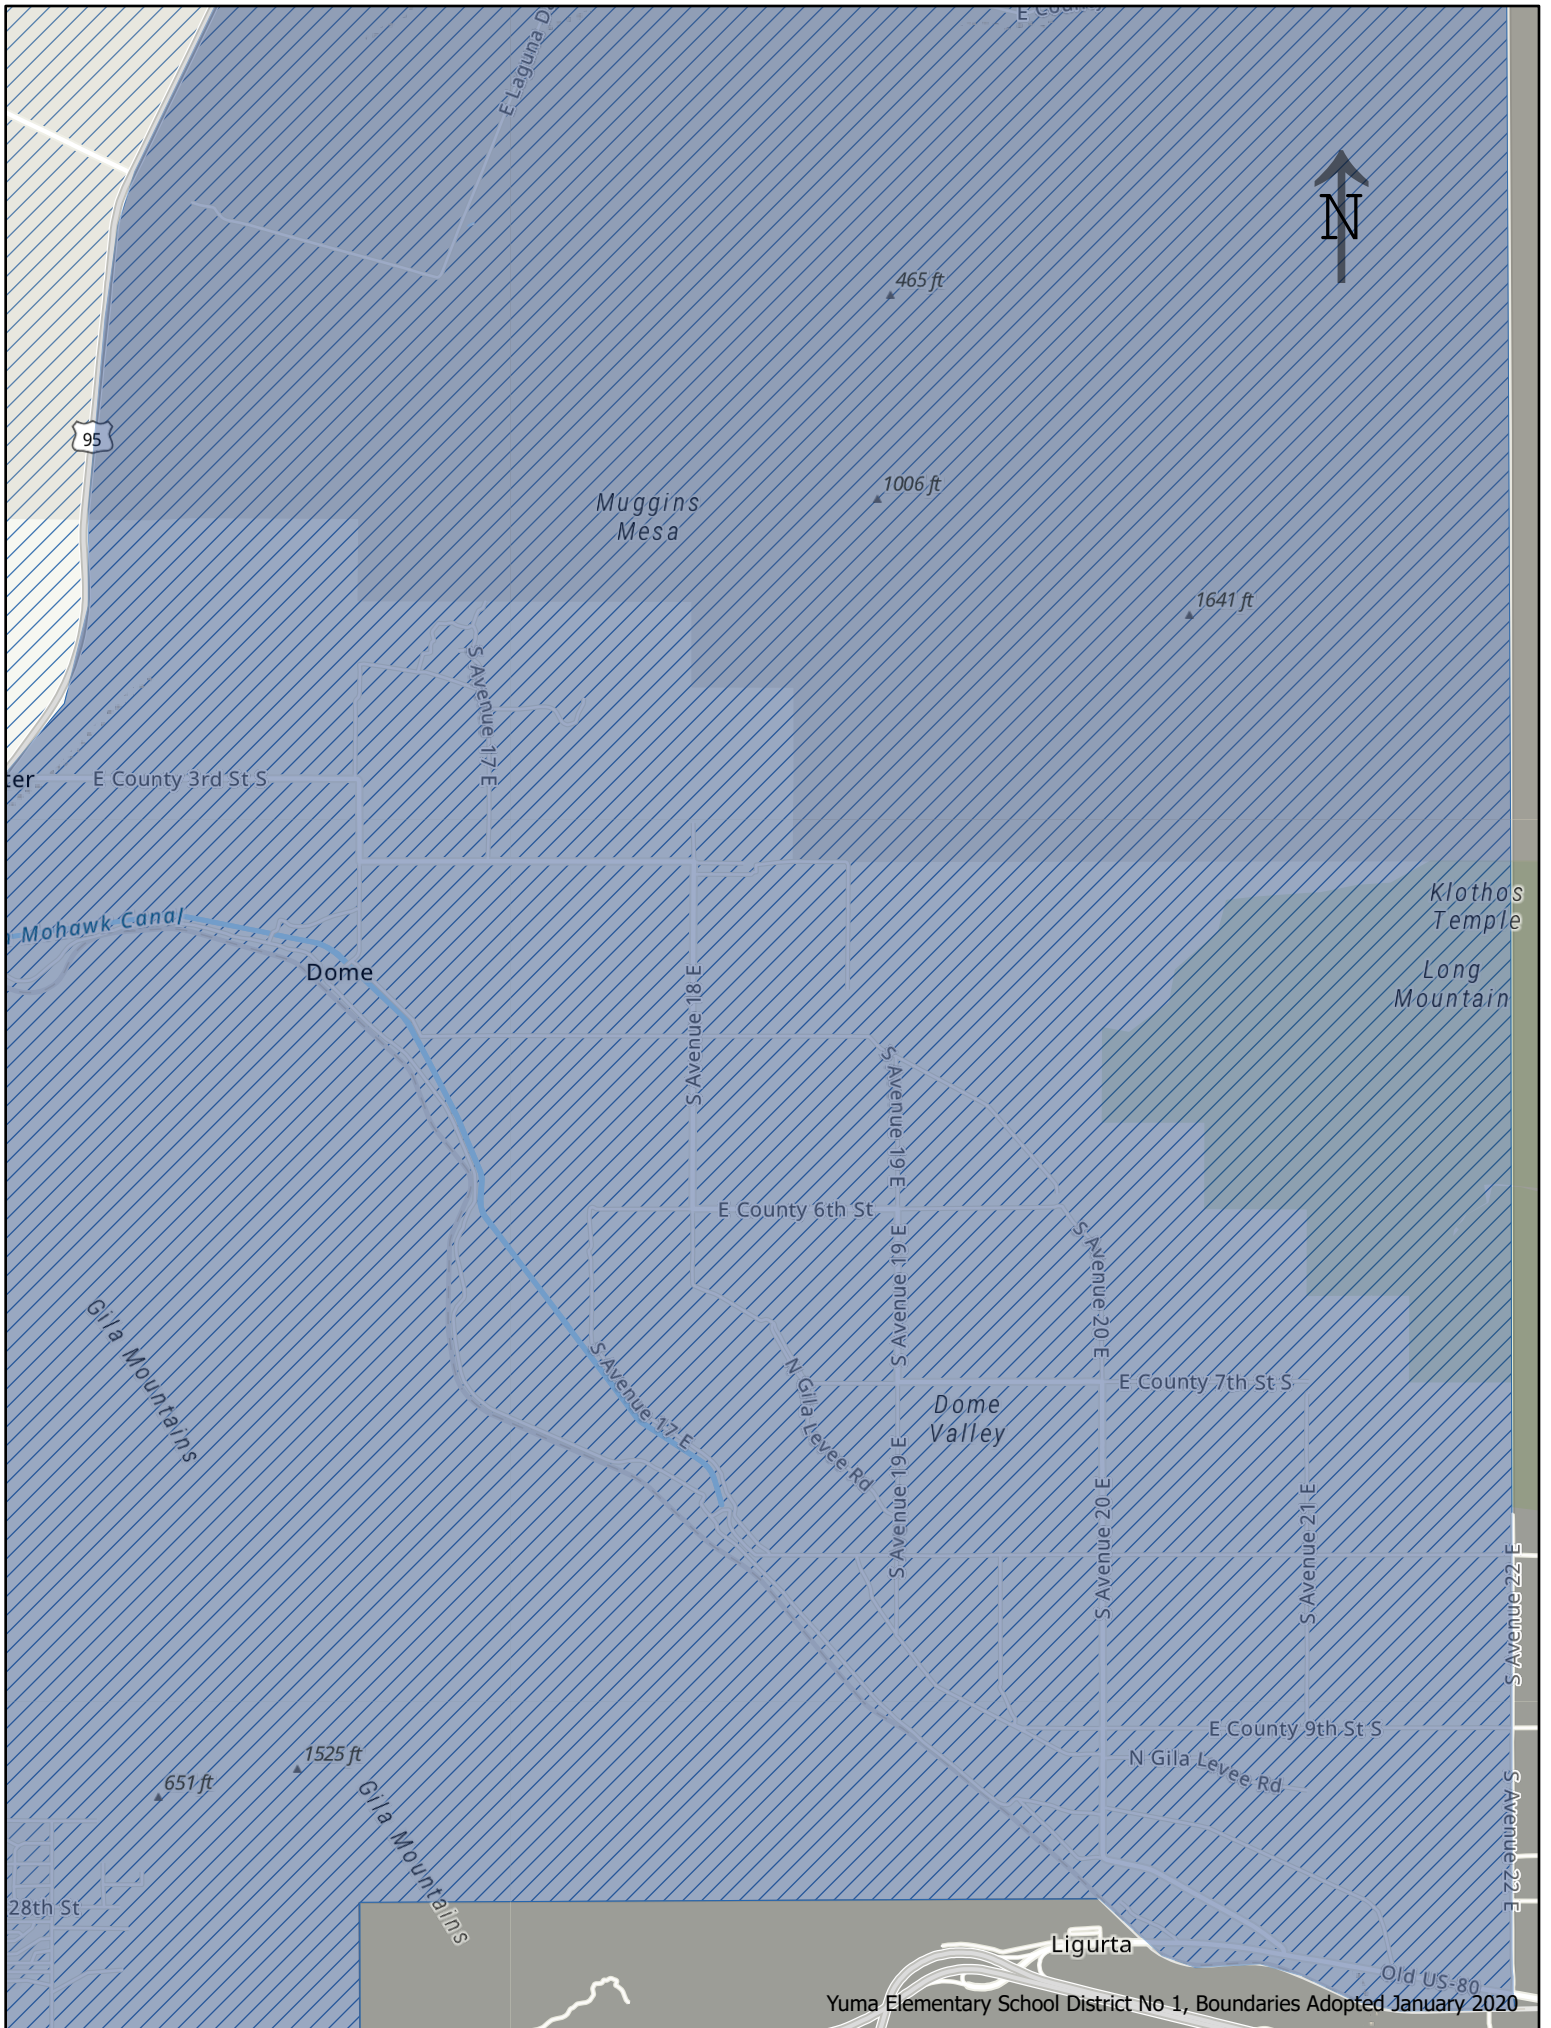

SUNRISE ELEMENTARY SCHOOL BOUNDARY MAP

95

Muggins
Mesa

465 ft

1006 ft

1641 ft

er E County 3rd St S

S Avenue 17 E

Mohawk Canal

Dome

S Avenue 18 E

Klothos
Temple
Long
Mountain

E County 6th St

S Avenue 19 E

Gila Mountains

S Avenue 19 E

N Gila Levee Rd

Dome
Valley

S Avenue 20 E

E County 7th St S

E County 6th St

S Avenue 19 E

S Avenue 20 E

S Avenue 21 E

S Avenue 22 E

651 ft

1525 ft

Gila Mountains

28th St

Ligurta

Old US-80

Gila Mountains