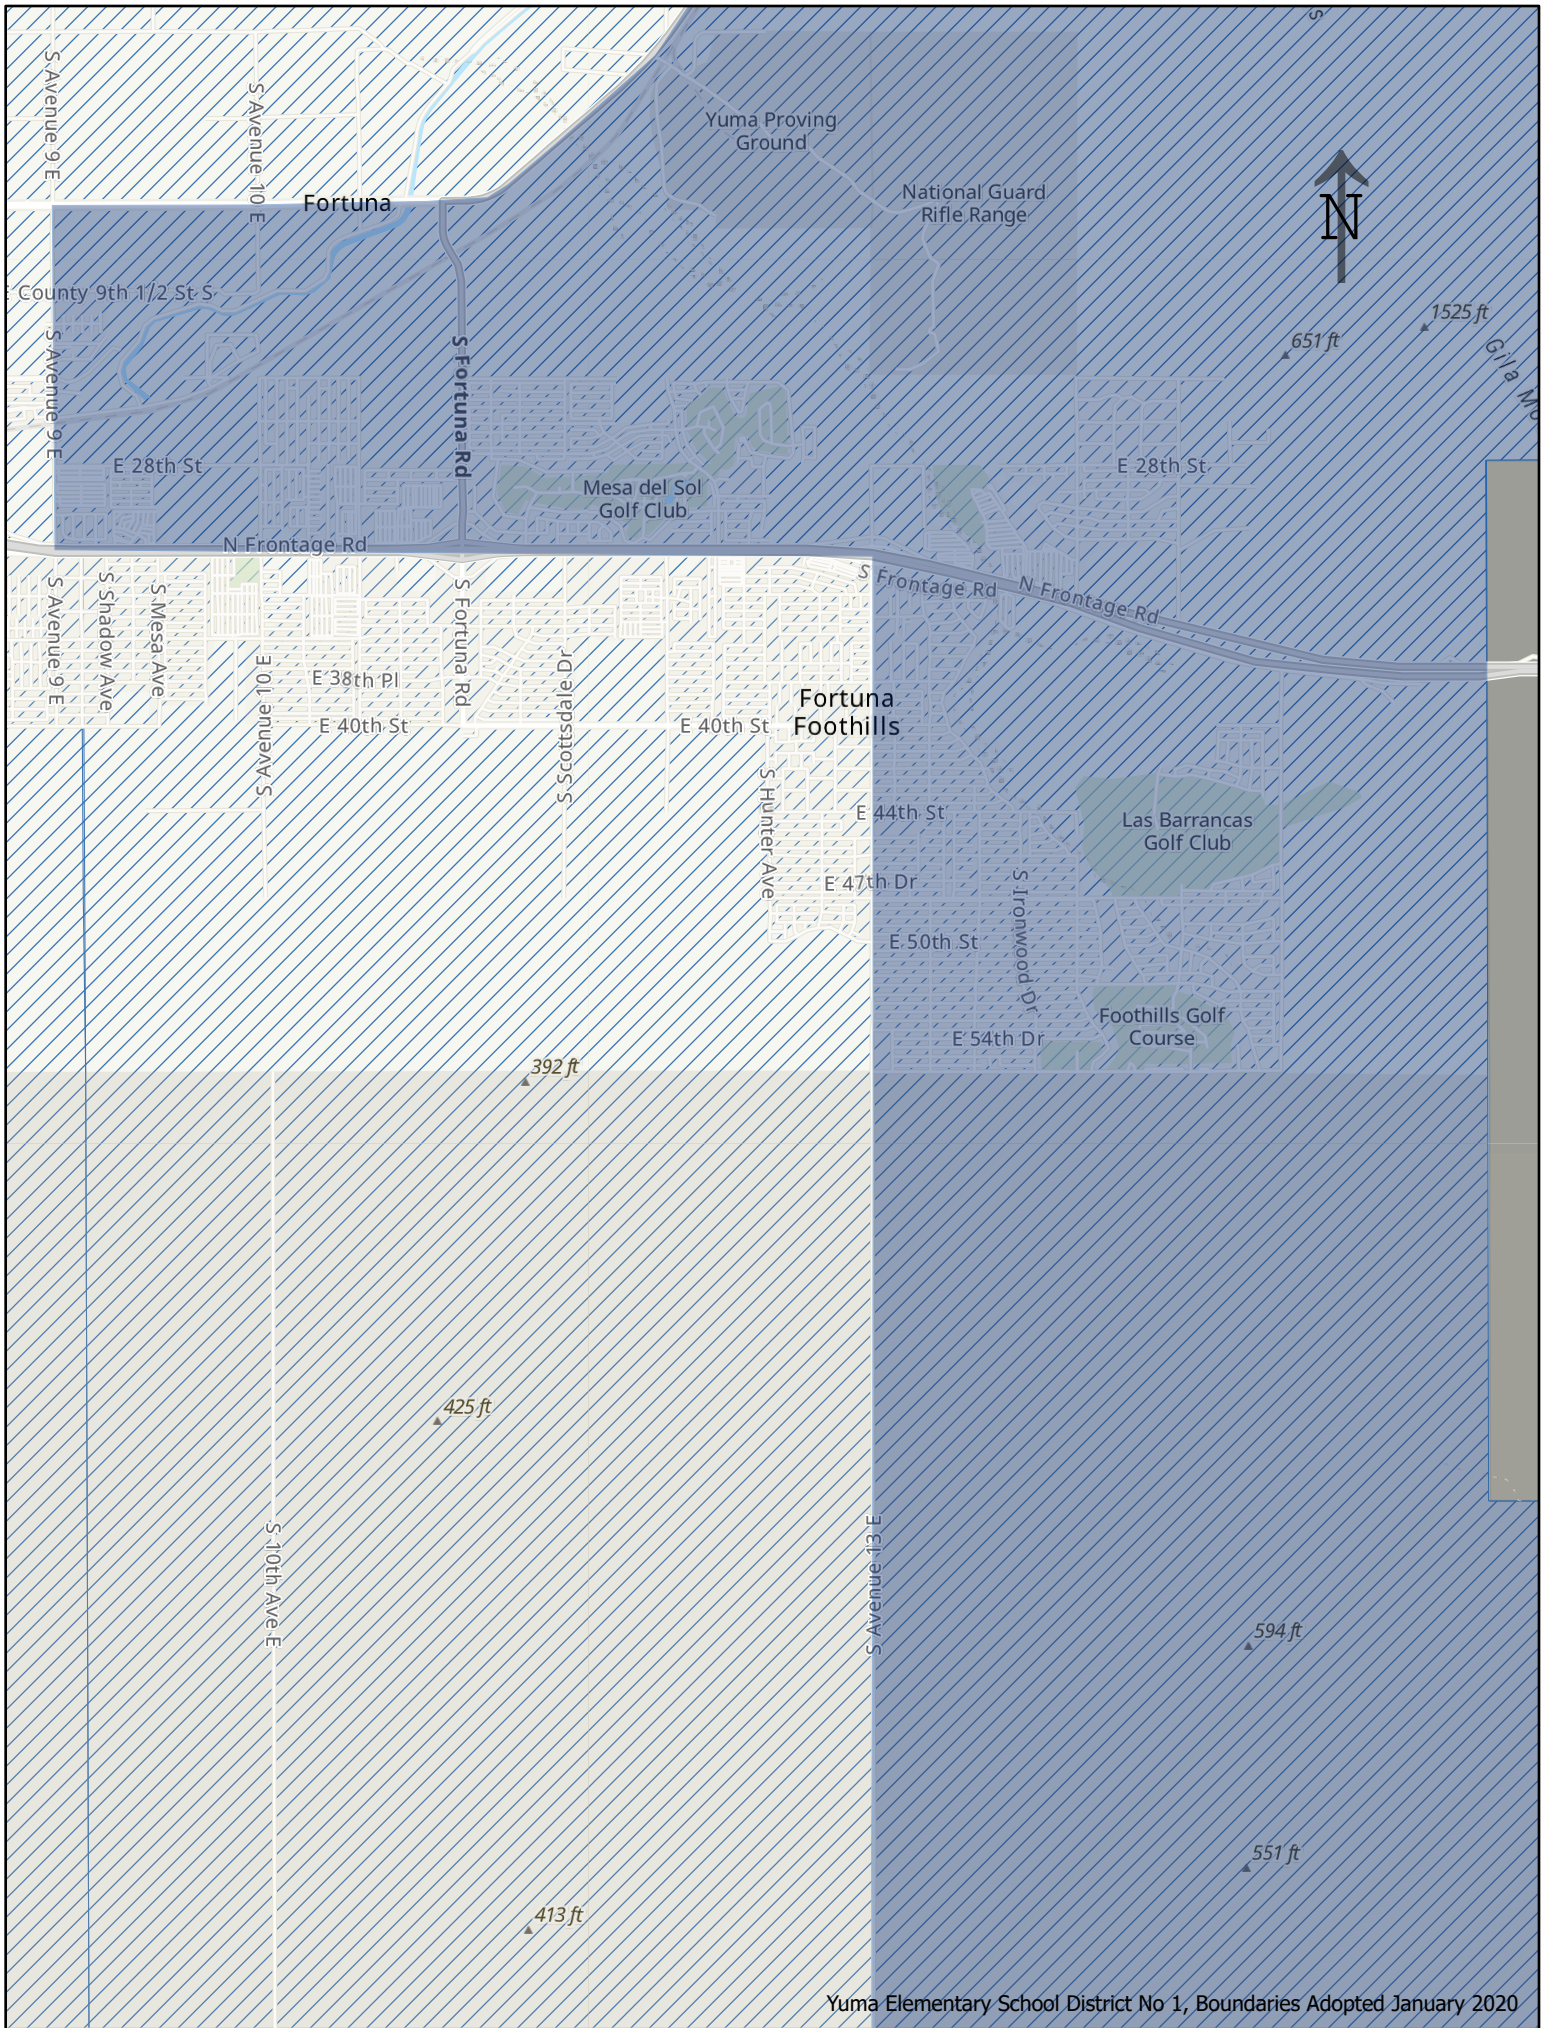

N Gila Levee Rd

Dome
Valley

S Avenue 20 E

E County 7th St S

E County 6th St

S Avenue 19 E

S Avenue 20 E

S Avenue 21 E

S Avenue 22 E

651 ft

1525 ft

Gila Mountains

28th St

Ligurta

Old US-80

Gila Mountains

594 ft

3006 ft

1724 ft

Vapori Ridge

Butler Mountains

531 ft

684 ft

2